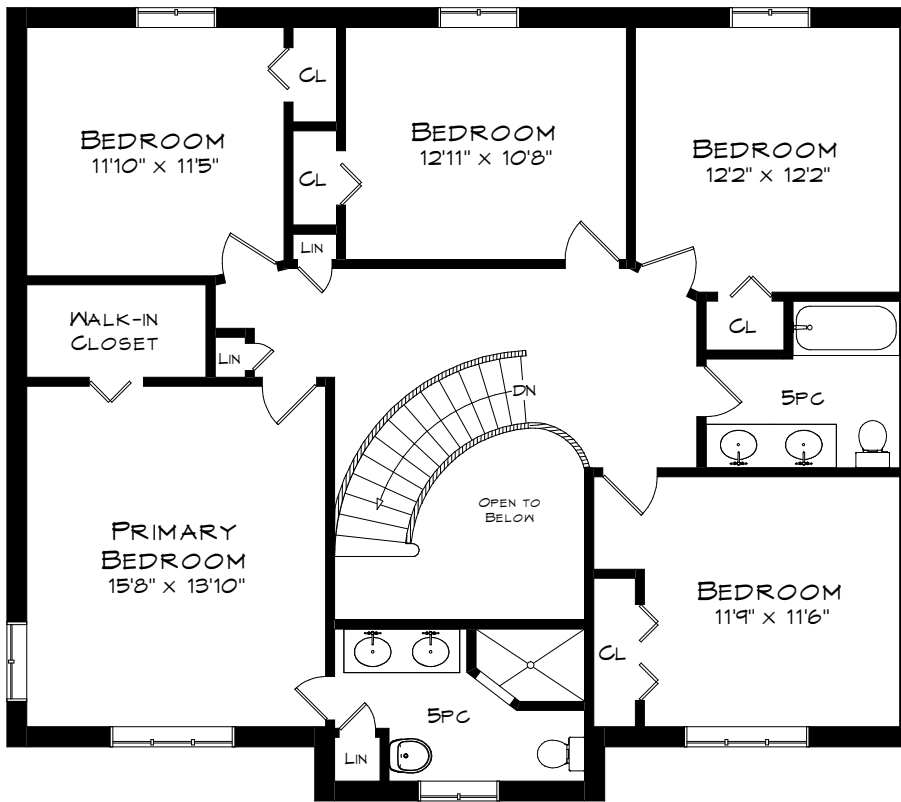

172 NICHOLSON COURT

TOTAL SQUARE FOOTAGE
5,449 SQ.FT.

Measurements may not be 100% accurate
and should be used as a guideline only.
February - 2024

172 NICHOLSON COURT

UPPER LEVEL
1,355 SQUARE FEET
+ 90 SF (OPEN TO BELOW)

Measurements may not be 100% accurate
and should be used as a guideline only.
February - 2024

172 NICHOLSON COURT

LOWER LEVEL
2,032 SQUARE FEET

Measurements may not be 100% accurate and should be used as a guideline only.
February - 2024