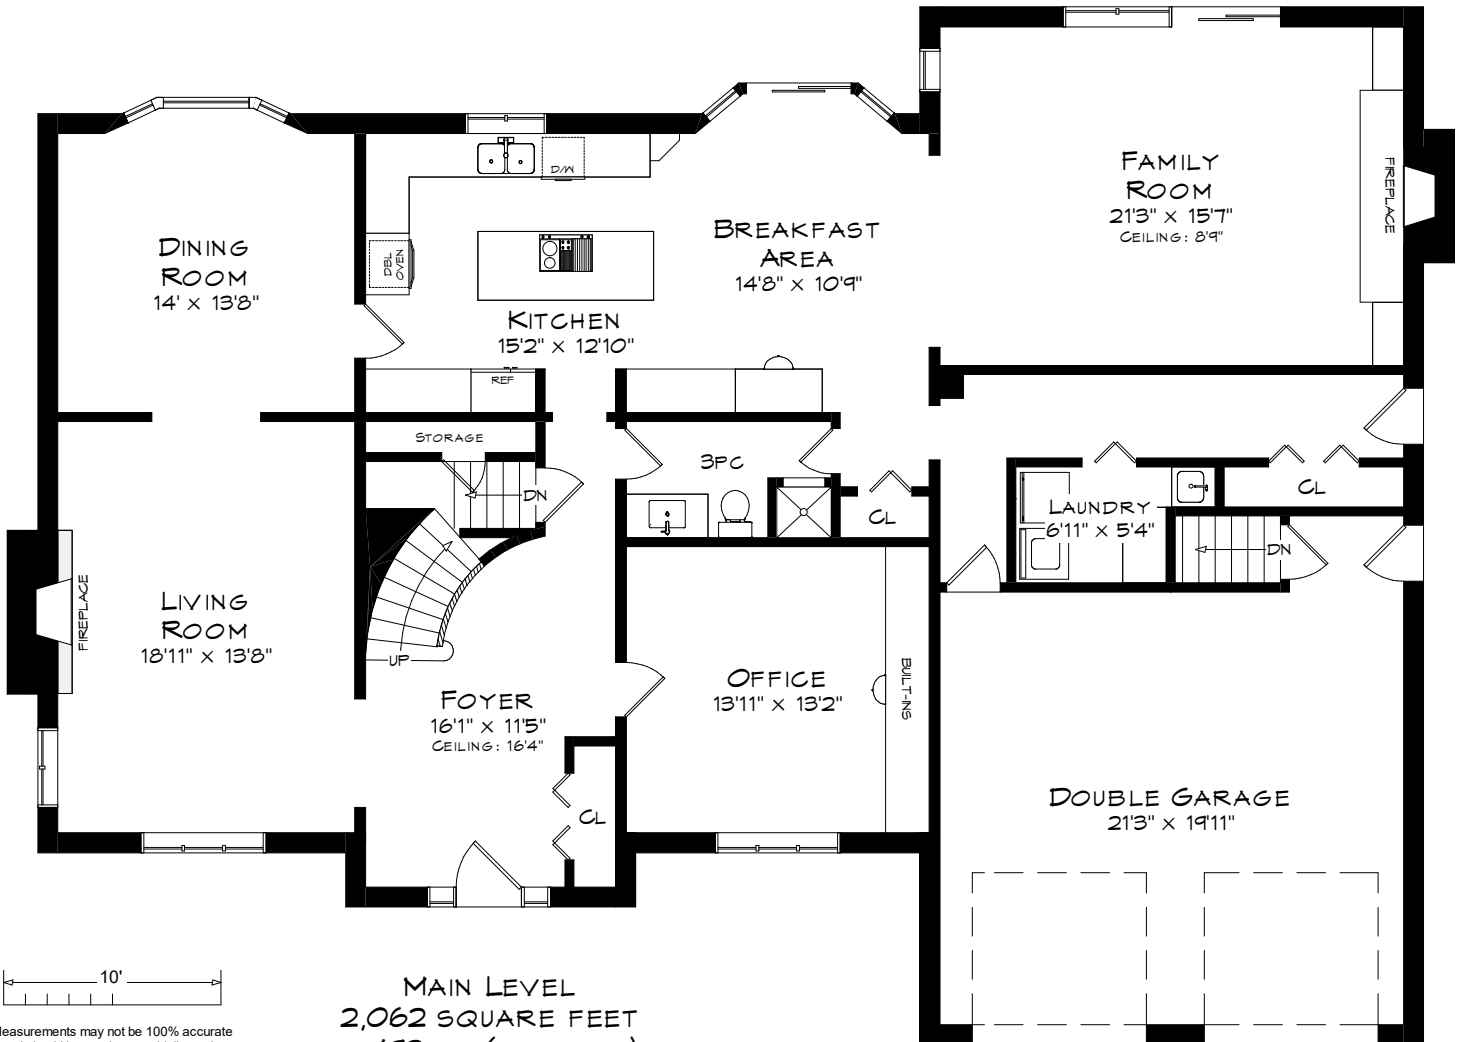

172 NICHOLSON COURT

TOTAL SQUARE FOOTAGE
5,449 SQ.FT.

Measurements may not be 100% accurate
and should be used as a guideline only.
February - 2024

172 NICHOLSON COURT

UPPER LEVEL
1,355 SQUARE FEET
+ 90 SF (OPEN TO BELOW)

Measurements may not be 100% accurate
and should be used as a guideline only.
February - 2024

172 NICHOLSON COURT

LOWER LEVEL
2,032 SQUARE FEET

Measurements may not be 100% accurate and should be used as a guideline only.
February - 2024