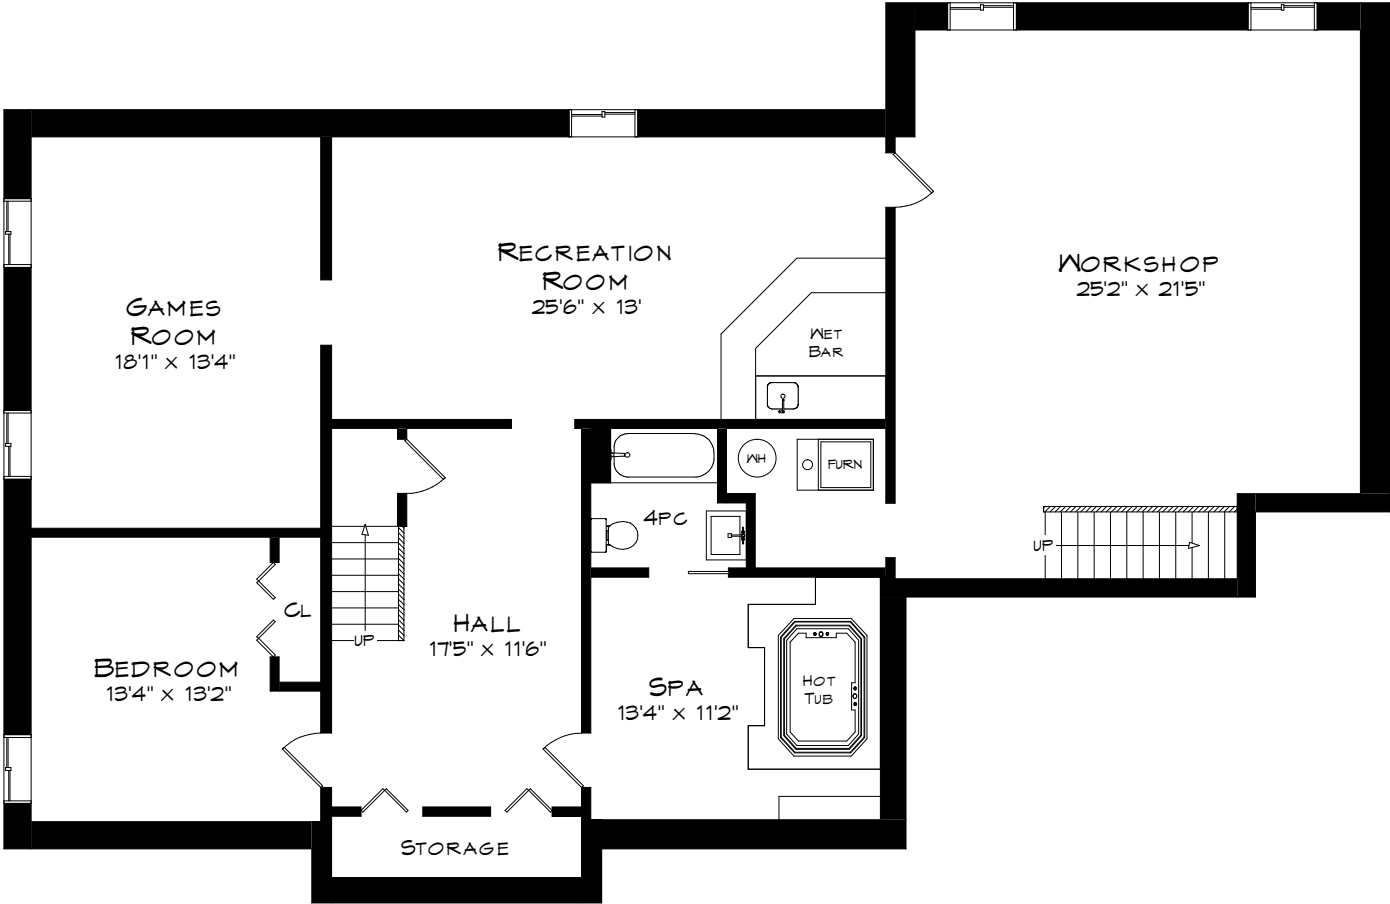

172 NICHOLSON COURT

LOWER LEVEL
2,032 SQUARE FEET